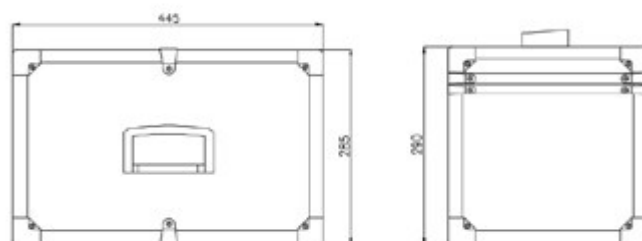

Specifications

Modell	
Output	
Tube Vol. / Current	90kV / 20 mA
Voltage range	50 - 90 kV in 1 kV steps
mAs Range	0,4mAs -20mAs 25 steps
Max. output	1,6 kW at 80 kV
X-ray Tube	
Application	DX / 70 CEI
Focal Spot	1,0 mm
Collimator	
Max. Light field: 47 cm x 47 cm @ 100 cm SID	
Lamp	LED
Laser Pointer	dual laser
Features	
LCD-display, Hand switch remote control function	
Exposures full charge	max. 120 at 70 kV / 1 mAs
PROM Memory	10 APR
Weight	5,3 kg
Dimensions	325 x 268 x 250 mm
Certification	CE

Standard Accessory

Wireless hand switch, hand switch and 2x rechargeable battery

Carrying Case

Display Features

Dimensions Generator (mm)

Dimensions Carrying Case (mm)

Voor verdere informatie, neem contact met :
X-Ray Verachttert Digital nv