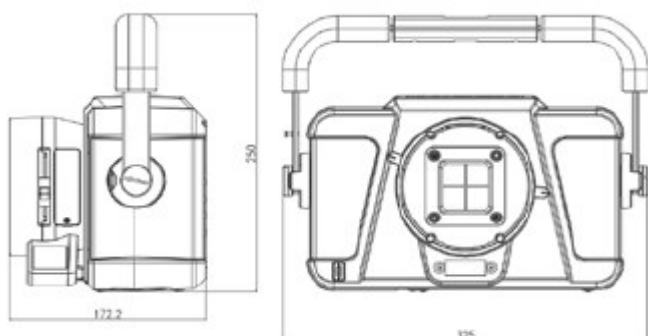

Specifications

Modell	
Output	
Tube Vol. / Current	90kV / 20 mA
Voltage range	50 - 90 kV in 1 kV steps
mAs Range	0,4mAs -20mAs 25 steps
Max. output	1,6 kW at 80 kV
X-ray Tube	
Application	DX / 70 CEI
Focal Spot	1,0 mm
Collimator	
Max. Light field: 47 cm x 47 cm @ 100 cm SID	
Lamp	LED
Laser Pointer	dual laser
Features	
LCD-display, Hand switch remote control function	
Exposures full charge	max. 120 at 70 kV / 1 mAs
PROM Memory	10 APR
Weight	5,3 kg
Dimensions	325 x 268 x 250 mm
Certification	CE

Standard Accessory

Wireless hand switch, hand switch and 2x rechargeable battery

Carrying Case

Display Features

Dimensions Generator (mm)

Dimensions Carrying Case (mm)

Voor verdere informatie, neem contact met :
X-Ray Verachttert Digital nv