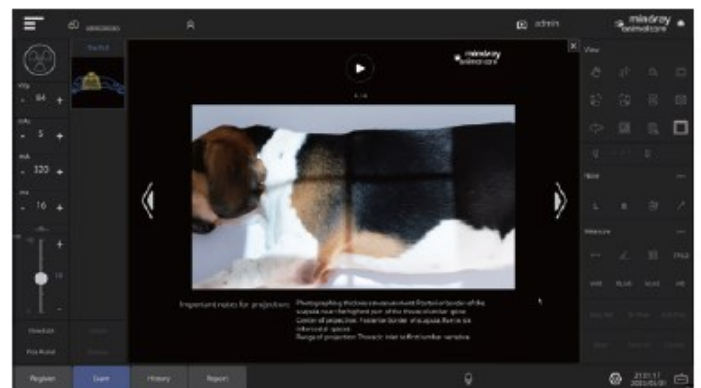

X-Ray Verachttert Digital nv

DR System - Vetix S300

32kW X-Ray system with DR detector

new

 **mindray**
animal care
VetiX S300

Specifications :

- Fully integrated system : **DR panel + Generator**
- Automatic control of exposure value with **iShotHelper**
- **32kW X-Ray Generator** 40~125kV - 10~500mA - 0.4~125mAs
- **Canon X-Ray Tube** with dual focal spot
- **CSI DR Detector 43x43cm** - 16bit
- **Mindray DROC Workstation** - Dicom 3.0 Pacs
- Advanced Veterinary Measurements **VHS/TPLO/HD/ and more**
- **iFast** and **iSolo** easy operating modes with **iVocal control**
- Standard electrical connection **230Vac - 16A**

iShotHelper

Professional Positioning Guidance

Step1

Step2

Step3

Step4

iFast One-key Power On/Off

Fast power on/off
Reducing operational errors
caused by complex start-up
procedures

iSolo Single-operator Workflow

iVocal Voice-controlled
exposure

Complete the examination process in
the same interface

Automatic transition to the next
position after exposure

#Touchscreen is Optional

Specification